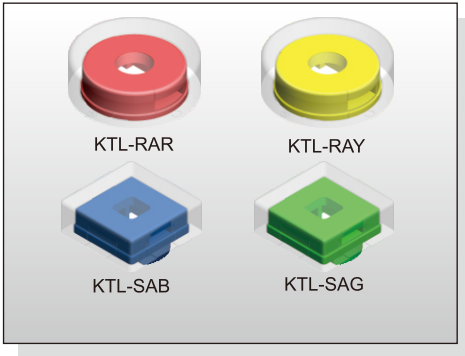

ILLUMINATED SWITCH
KTL SERIES

Cap Accessories
for TLL-6

ILLUMINATED SWITCH

HOW TO ORDER

KTL - [] A []

R=Round
S=Square

Color:
Y=Yellow
B=Blue
R=Red
I=Ivory
K=Black
G=Green
S=Salmon

Round 10.20mm or
Square 10.20mm

PACKAGE

<Bag>
500 pcs.

KTL-RA

KTL-SA