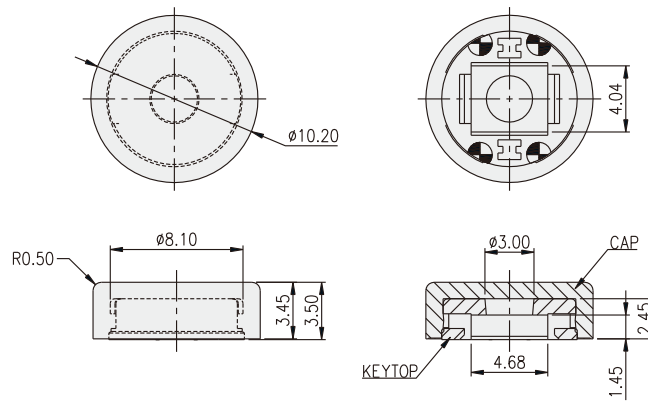

ILLUMINATED SWITCH
KTL SERIES

Cap Accessories
for TLL-6

ILLUMINATED SWITCH

HOW TO ORDER

KTL - [] A []

R=Round
S=Square

Color:
Y=Yellow
B=Blue
R=Red
I=Ivory
K=Black
G=Green
S=Salmon

Round 10.20mm or
Square 10.20mm

PACKAGE

<Bag>
500 pcs.

KTL-RA

KTL-SA